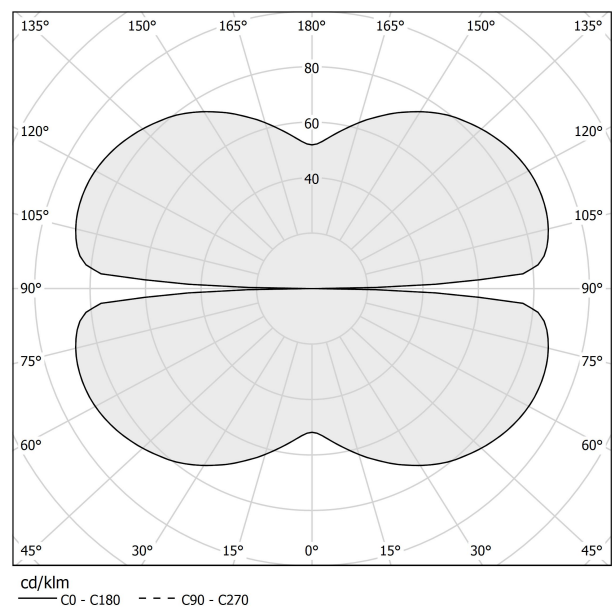

### Data sheet

CODE	M03317.075.0510
SYSTEM POWER CONSUMPTION	36W
EFFICACY	84.97lm/W
LIGHT SOURCE	LED
LIGHT SOURCE LIFETIME	L70 (B50) 60.000h
COLOUR TEMPERATURE	2700K Ra>90
LIGHT DISTRIBUTION	diffused
POWER SUPPLY	24V DC
DRIVER	remote not included
NOMINAL LUMINOUS FLUX	4252lm
LUMEN OUTPUT	3059lm
EFFICIENCY	71.9%
WEIGHT	1,12 Kg
PROTECTION DEGREE	IP20
COLOUR TOLLERANCES	SDCM 3
PACKING DIMENSIONS	83,0 x 83,0 x 10,0 cm

### Technical drawing

### Polar diagram