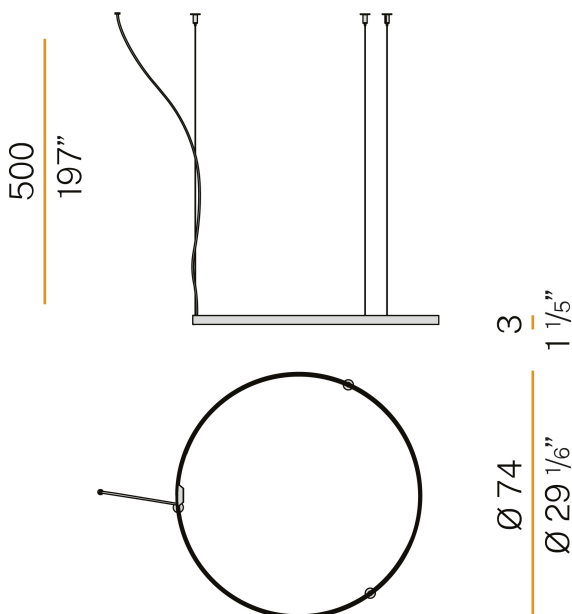

### Data sheet

CODE	M03317.075.0510
SYSTEM POWER CONSUMPTION	36W
EFFICACY	84.97lm/W
LIGHT SOURCE	LED
LIGHT SOURCE LIFETIME	L70 (B50) 60.000h
COLOUR TEMPERATURE	2700K Ra>90
LIGHT DISTRIBUTION	diffused
POWER SUPPLY	24V DC
DRIVER	remote not included
NOMINAL LUMINOUS FLUX	4252lm
LUMEN OUTPUT	3059lm
EFFICIENCY	71.9%
WEIGHT	1,12 Kg
PROTECTION DEGREE	IP20
COLOUR TOLLERANCES	SDCM 3
PACKING DIMENSIONS	83,0 x 83,0 x 10,0 cm

### Technical drawing