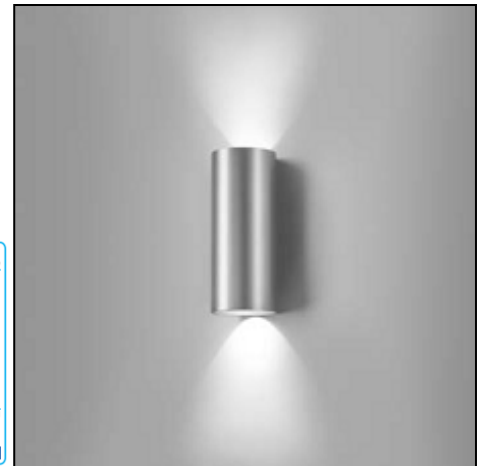

Technical specification

Zero W embodies "less is more". A channel of light extracting the beauty of pure northern light. The simplicity of the design makes it a silent partner in any interior. For more or less – add on lamps.

Technical data

Material	Aluminum
Colour	White, Mocca, Black, Black/gold, Gold
Light Source	LED. Average lifetime 50.000 hrs.
Voltage	230-240 V
Control gear	Electronic
Color temperature	3000K
CRI (Ra)	80>

NOTE:

5 years warranty on LED light source and driver.
*Gold colour recommended for indoor use only.

ZERO W1

CODE	MEASURE mm	LIGHT SOURCE	LUMINAIRE LUMEN	MOUNTING	
256320 White	D66XH150XØ70	LED 2X4W/720 lm	508 lm	Wall	
256321 Black	D66XH150XØ70	LED 2X4W/720 lm	508 lm	Wall	
256322 Mocca	D66XH150XØ70	LED 2X4W/720 lm	508 lm	Wall	
256323 Black/gold*	D66XH150XØ70	LED 2X4W/720 lm	508 lm	Wall	
256324 Gold*	D66XH150XØ70	LED 2X4W/720 lm	508 lm	Wall	