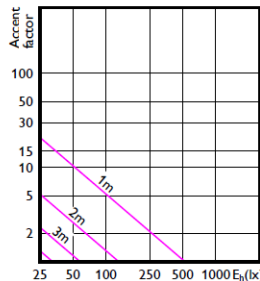

Visual impact diagram