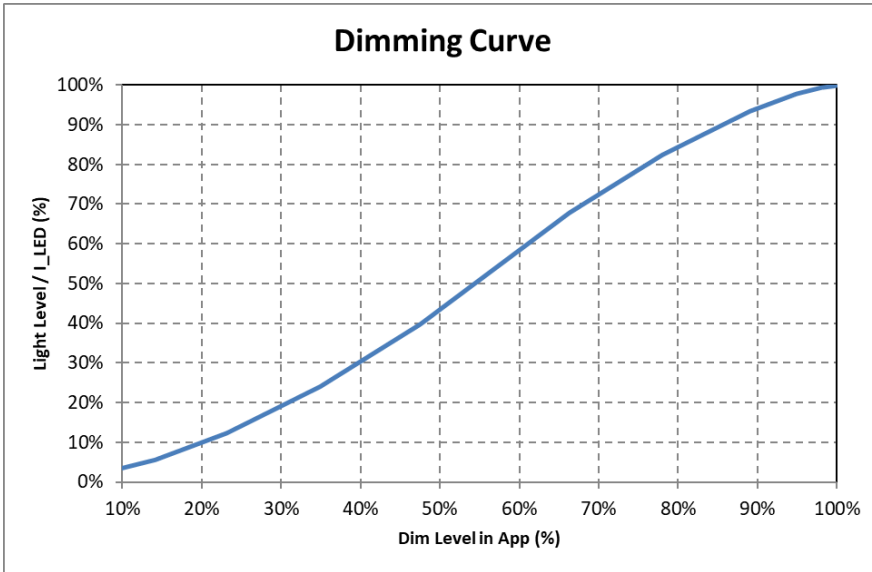

WiZ Pro PAR16 GU10 TW 4.7W 230V
WiZ Pro PAR16 GU10 RGBTW 4.7W 230V

TYPICAL DIMMING CURVE

Dimming Method (internal)	PWM
Refresh Rate (PWM)	1 kHz

TEMPORAL LIGHT ARTIFACTS

PARAMETER	VALUE	REMARK
P_{st}	≤ 1.0	Flicker quantification.
SVM	≤ 0.4	Stroboscopic effect quantification.