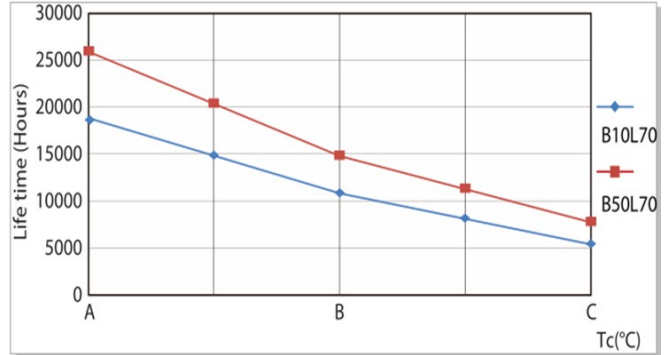

WiZ Pro PAR16 GU10 TW 4.7W 230V
 WiZ Pro PAR16 GU10 RGBTW 4.7W 230V

FAILURE RATES

Failure Rate (prediction)

- A: $T_c = 90^\circ\text{C}$
- B: $T_c = 80^\circ\text{C}$ (life claim)
- C: $T_c = 70^\circ\text{C}$

BxxL70* (prediction)

* Defined as the number of hours when xx% of a large group of identical lamps drop below 70% of its initial flux level.

T_c LOCATION

FIXTURE COMPATIBILITY / DIMENSIONS (IN MM)

MODEL	WEIGHT (G.)
TW	50
RGBTW	50