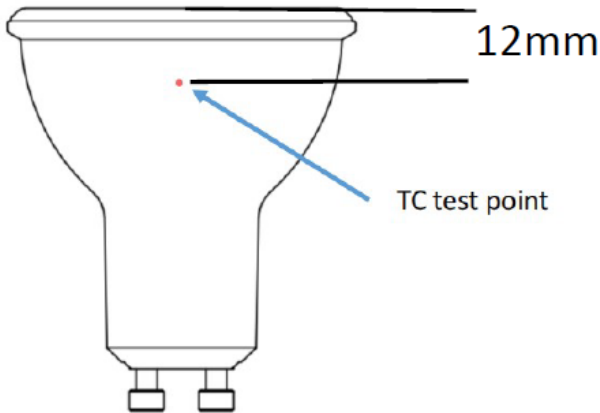

BxxL70* (prediction)

* Defined as the number of hours when xx% of a large group of identical lamps drop below 70% of its initial flux level.

T_c LOCATION

FIXTURE COMPATIBILITY / DIMENSIONS (IN MM)

MODEL	WEIGHT (G.)
TW	50
RGBTW	50