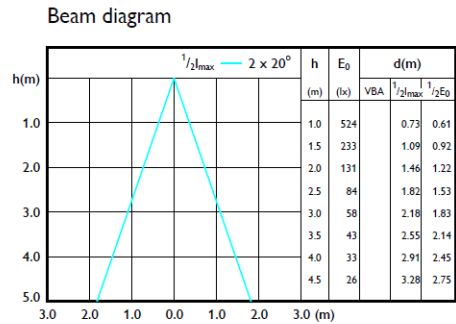

WiZ Pro PAR16 GU10 RGBTW 4.7W 230V