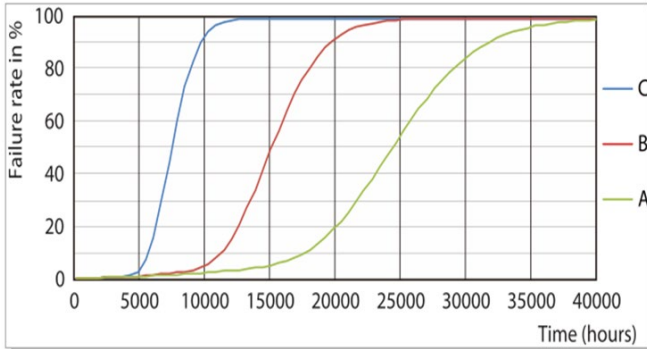

WiZ Pro PAR16 GU10 TW 4.7W 230V
WiZ Pro PAR16 GU10 RGBTW 4.7W 230V

FAILURE RATES

Failure Rate (prediction)

- A: $T_c = 90^\circ\text{C}$
- B: $T_c = 80^\circ\text{C}$ (life claim)
- C: $T_c = 70^\circ\text{C}$