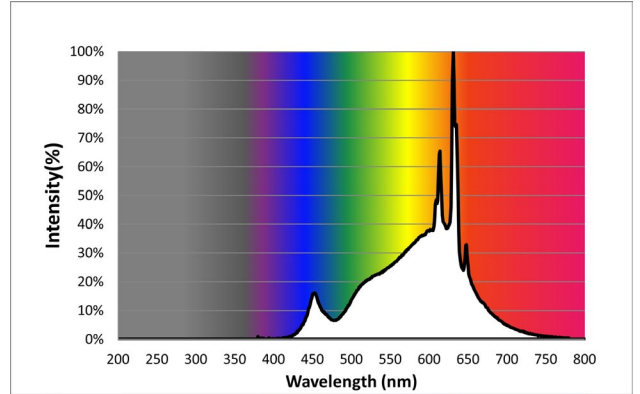

WiZ Pro PAR16 GU10 RGBTW 4.7W 230V

★ Measured at 2700K.