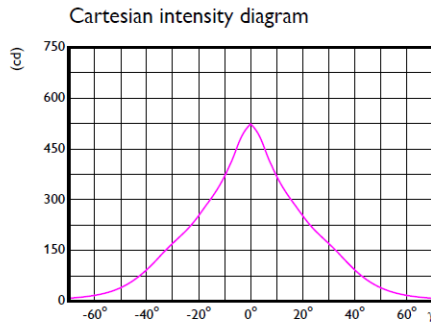

WiZ Pro PAR16 GU10 RGBTW 4.7W 230V

★ Measured at 2700K.

WiZ Pro PAR16 GU10 TW 4.7W 230V

WiZ Pro PAR16 GU10 RGBTW 4.7W 230V

PHOTOMETRIC DIAGRAMS

WiZ Pro PAR16 GU10 TW 4.7W 230V

Light output ratio 1.00
 Service upward 0.00
 Service downward 1.00

l_{max} 528 cd
 BS (¹/₂l_{max}) 2 x 19°
 BS (¹/₂E₀) 2 x 16°

Visual impact diagram

WiZ Pro PAR16 GU10 RGBTW 4.7W 230V

Light output ratio 1.00
 Service upward 0.00
 Service downward 1.00

l_{max} 524 cd
 BS (¹/₂l_{max}) 2 x 20°
 BS (¹/₂E₀) 2 x 17°