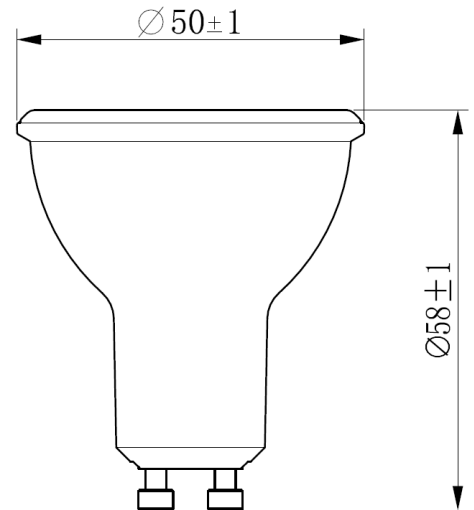

BxxL70* (prediction)

* Defined as the number of hours when xx% of a large group of identical lamps drop below 70% of its initial flux level.

T_c LOCATION

FIXTURE COMPATIBILITY / DIMENSIONS (IN MM)

MODEL	WEIGHT (G.)
TW	50
RGBTW	50