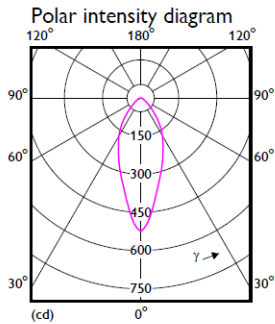

WiZ Pro PAR16 GU10 RGBTW 4.7W 230V

★ Measured at 2700K.

WiZ Pro PAR16 GU10 TW 4.7W 230V

WiZ Pro PAR16 GU10 RGBTW 4.7W 230V

PHOTOMETRIC DIAGRAMS

WiZ Pro PAR16 GU10 TW 4.7W 230V

Light output ratio 1.00
 Service upward 0.00
 Service downward 1.00

l_{max} 528 cd
 BS (¹/₂l_{max}) 2 x 19°
 BS (¹/₂E₀) 2 x 16°

Visual impact diagram

WiZ Pro PAR16 GU10 RGBTW 4.7W 230V

Light output ratio 1.00
 Service upward 0.00
 Service downward 1.00

l_{max} 524 cd
 BS (¹/₂l_{max}) 2 x 20°
 BS (¹/₂E₀) 2 x 17°