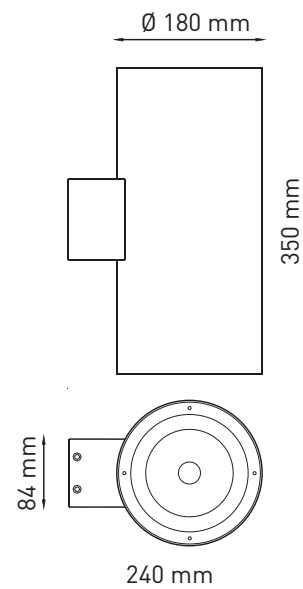

401010 HYDROTECH MAXI 02 ROUND LED 

Round up&down luminaire for outdoor installation on a façade/wall. Phospho-chromatised and polyester powder coated die-cast copper-free aluminium body, tempered safety glass, moulded silicone gasket and stainless steel screws. Built-in LED driver 220-240V 50-60Hz, with 2 x 1 COB CREE "CXA2530" LED. IP65 rating.

Energy Label 

- Material: high corrosion resistance die-cast copper-free aluminum body
- Coating: polyester powder coating with phosphochromating pre-finish
- NR. 2 x 39W COB CREE "CXA2530" LED
- Electronic transformer 220/240V 50/60Hz included
- Stainless steel screws
- Silicone rubber gasket
- Tempered safety glass.
- 0,5 mt. neoprene power cable included

	LIGHT SOURCE	LED COLOR*	LIGHT BEAM OPTIONS	LUMEN OUTPUT (lm)	LUMINOUS EFFICACY (lm/w)	COLORS OPTIONS
2 X 39 WATT 220-240V 50-60HZ ELECTRONIC IP65 4,60 KG UNIT GROSS WEIGHT	COB LED	 3.000°K WARM-WHITE	 40°	2 X 4.000	102.56	 TEXTURED GREY