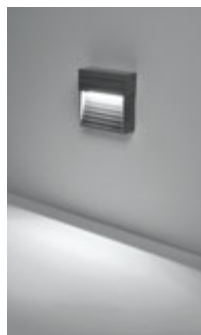

Square wall surface-mounted luminaire for outdoor installation on a wall, no recess needed. Phospho-chromatised and polyester powder coated die-cast copper-free aluminium body, tempered safety glass, moulded silicone gasket and stainless steel screws. Built-in LED driver 220-240V 50-60Hz, with 6 mid-power CREE XH-G LED. IP65 rating.

Energy Label A++

- Material: high corrosion resistance die-cast copper-free aluminum body and frame.
- Coating: polyester powder coating with phosphochromating pre-finish
- NR. 6 x CREE XH-G LED
- Electronic transformer 220/240V 50/60Hz included
- Stainless steel screws
- Silicone rubber gasket
- Tempered safety glass
- M12 rubber grommet Rutaseal® in EPDM