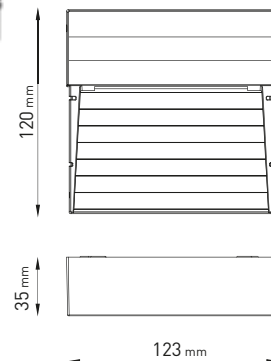

Square wall surface-mounted luminaire for outdoor installation on a wall, no recess needed. Phospho-chromatised and polyester powder coated die-cast copper-free aluminium body, tempered safety glass, moulded silicone gasket and stainless steel screws. Built-in LED driver 220-240V 50-60Hz, with 6 mid-power CREE XH-G LED. IP65 rating.

Energy Label A++

- Material: high corrosion resistance die-cast copper-free aluminum body and frame.
- Coating: polyester powder coating with phosphochromating pre-finish
- NR. 6 x CREE XH-G LED
- Electronic transformer 220/240V 50/60Hz included
- Stainless steel screws
- Silicone rubber gasket
- Tempered safety glass
- M12 rubber grommet Rutaseal® in EPDM

	LIGHT SOURCE	LED COLOR*	LIGHT BEAM OPTIONS	LUMEN OUTPUT (lm)	LUMINOUS EFFICACY (lm/w)	COLORS OPTIONS
4 WATT 220-240V 50-60HZ ELECTRONIC IP65 0,60 KG UNIT GROSS WEIGHT	MID-POWER LED	 3.000°K WARM-WHITE	 FLOOR WASHER 180°	350	87.50	 TEXTURED GREY  MATT WHITE <i>(ON REQUEST)</i>  MATT BLACK <i>(ON REQUEST)</i>