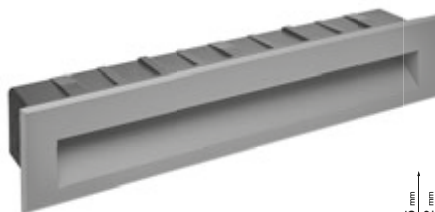

502020 HYDROSTEP - LINEAR - 07 LED

Recessed linear steplight for outdoor installation in the wall, phospho-chromatised and polyester powder coated die-cast copper-free aluminium body and frame, tempered frosted glass diffuser, polypropilene housing for recess, moulded silicone gasket and stainless steel screws. Built-in LED driver 220-240V 50-60Hz, with 30 low-power SMD5630 LED. IP65 rating.

Energy Label **A++**

- Material: high corrosion resistance die-cast copper-free aluminum body and frame.
- Coating: polyester powder coating with phosphochromating pre-finish
- NR. 30 x SMD5630 LED
- Electronic transformer 220/240V 50/60Hz included
- Stainless steel screws
- Silicone rubber gasket
- Tempered safety glass.
- 0.50 mt. neoprene power cable included