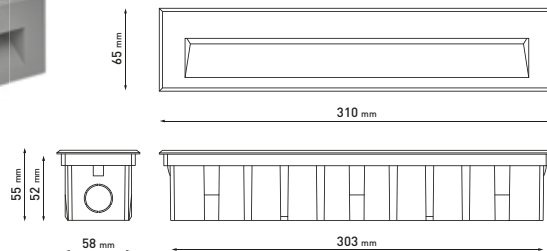

502020 HYDROSTEP - LINEAR - 07 LED

Recessed linear steplight for outdoor installation in the wall, phospho-chromatised and polyester powder coated die-cast copper-free aluminium body and frame, tempered frosted glass diffuser, polypropilene housing for recess, moulded silicone gasket and stainless steel screws. Built-in LED driver 220-240V 50-60Hz, with 30 low-power SMD5630 LED. IP65 rating.

Energy Label **A++**

- Material: high corrosion resistance die-cast copper-free aluminum body and frame.
- Coating: polyester powder coating with phosphochromating pre-finish
- NR. 30 x SMD5630 LED
- Electronic transformer 220/240V 50/60Hz included
- Stainless steel screws
- Silicone rubber gasket
- Tempered safety glass.
- 0.50 mt. neoprene power cable included

	LIGHT SOURCE	LED COLOR*	LIGHT BEAM OPTIONS	LUMEN OUTPUT (lm)	LUMINOUS EFFICACY (lm/w)	COLORS OPTIONS
10.5 WATT 220-240V 50-60HZ ELECTRONIC IP65 1,50 KG UNIT GROSS WEIGHT	LOW-POWER LED	 3.000°K WARM-WHITE	 ASYMM 120°	360	34.28	 TEXTURED GREY