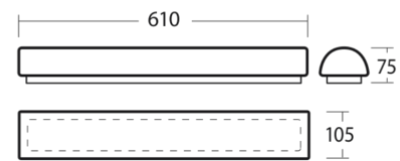

# SYLVIA 1

<b>Dimensions:</b>	610x100 mm
<b>Color:</b>	white
<b>Type:</b>	wall or ceiling mounted
<b>Shade:</b>	handmade three-layer glass TRIPLEX OPAL (matt finish)
<b>Shade attach.:</b>	two-step clamp holders
<b>Fixture:</b>	powder coated steel sheet (IP44, IP44 class II)
<b>Equipment:</b>	STANDARD, LED

## Standard

Code	Type	IP	Source	Input [W]	Socket	T [h]	m [kg]	Warranty [month]
<b>Classic</b>								
44070	IN-32U12/129	IP44		3x28	3xE14		2,3	24
44071	E-16U12/129	IP44		24	G5		2,2	24

## LED

Code	Type	IP	CCT [K]	Input [W]	Lum. flux of LED [lm]	Lum. flux of luminaire [lm]	T [h]	m [kg]	Warranty [month]
<b>Classic</b>									
51420	LED-2L25B07U12/129 3000	IP44 II	3000	21	2590	1680		2,4	60
51920	LED-2L25B07U12/129 4000	IP44 II	4000	21	2700	1760		2,4	60