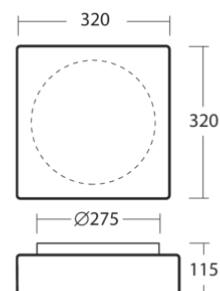

LINA 3

Dimensions:	320x320 mm
Color:	white
Type:	wall or ceiling mounted
Shade:	handmade three-layer glass TRIPLEX OPAL (matt finish)
Shade attach.:	two-step clamp holders
Fixture:	powder coated steel sheet (IP43) or polycarbonate molding (IP43 class II)
Equipment:	STANDARD, LED

LED

Code	Type	IP	CCT [K]	Input [W]	Lum. flux of LED [lm]	Lum. flux of luminaire [lm]	T [h]	m [kg]	Warranty [month]
Classic									
59179	LED-1L14C03K64/037 3000	IP43	3000	15	2000	1360		3,3	60
59183	LED-1L14B07K64/037 3000	IP43	3000	20	2590	1760		3,7	60
59679	LED-1L14C03K64/037 4000	IP43	4000	15	2110	1430		3,3	60
59683	LED-1L14B07K64/037 4000	IP43	4000	20	2700	1840		3,7	60
Sensor									
59180	LED-1L14C03K64/037 HF 3000	IP43	3000	15	2000	1360		3,3	60