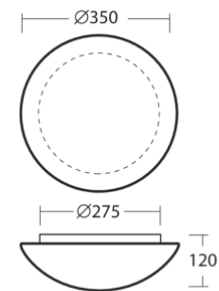

# AURA 3

<b>Dimensions:</b>	ø 350 mm
<b>Color:</b>	white
<b>Type:</b>	wall or ceiling mounted
<b>Shade:</b>	handmade three-layer glass TRIPLEX OPAL (matt finish)
<b>Shade attach.:</b>	two-step clamp holders
<b>Fixture:</b>	powder coated steel sheet (IP43) or polycarbonate molding (IP43 class II)
<b>Equipment:</b>	STANDARD, LED

## LED

Code	Type	IP	CCT [K]	Input [W]	Lum. flux of LED [lm]	Lum. flux of luminaire [lm]	T [h]	m [kg]	Warranty [month]
<b>Classic</b>									
59009	LED-1L14C03K64/062 3000	IP43	3000	15	2000	1360		2,8	60
59013	LED-1L14B07K64/062 3000	IP43	3000	20	2590	1760		2,8	60
59509	LED-1L14C03K64/062 4000	IP43	4000	15	2110	1430		2,8	60
59513	LED-1L14B07K64/062 4000	IP43	4000	20	2700	1840		2,8	60
<b>Sensor</b>									
59010	LED-1L14C03K64/062 HF 3000	IP43	3000	15	2000	1360		2,8	60