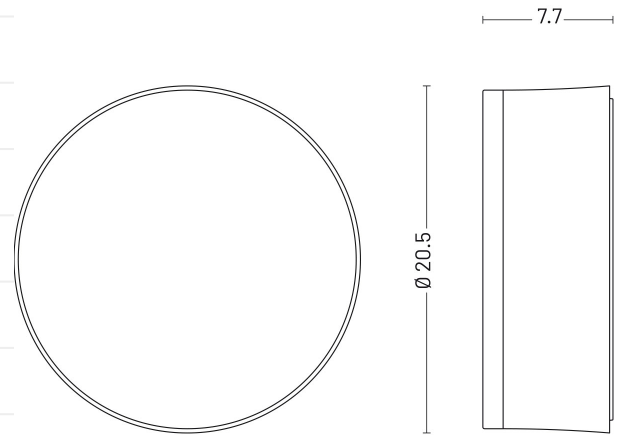

Fog_r 200 | 22.4 W | diffuse | Wall lamps

Also available for ceiling and wall/ceiling recessed

Technical Specifications

Source lamp	LED 22.4 W
Total wattage	27
Voltage	220-240 Vac - 50/60 Hz
Control	On/Off • dimmable on request
Luminous flux (*Source flux)	1500 lm (2800 lm*) @ 3000 K
Luminous efficacy	56 lm/W @ 3000 K
McADAM steps	3
Beam	diffuse
CRI	>90
Life time	L 70 > 50.000 h Ta 25°C L 70 > 50.000 h Ta 40°C
IP rating	65
IK rating	8
Insulation class	I