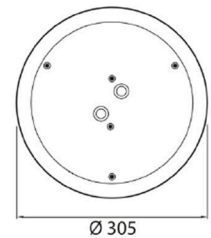

RIO 305 IP44 12W/830 WH

An LED general luminaire for domestic interior lighting, for example, in a bathroom, utility room, garage or carport. Easy to install straight into the junction box. For use in both dry and wet interior and exterior facilities, range of operating temperature, -30°C – +45°C. Also available a model operating with a radar motion sensor (microwave radar) with adjustable sensing area, time setting and pecu switch (lux switch). The series comes in two sizes and power ratings.

PRODUCT CODE	GTIN1	P x K x L	TYPE OF PACKAGING	PRODUCT FAMILY
RIO 305 IP44 12W/830 WH				
4116137	6435200193445	305 x 80 x 305	Shelf packaging	RIO

TECHNICAL DATAS (ETIM)			
Beam angle	Open beam	With movement sensor	No
ETIM class	EC002892	Control gear included	No
Emergency unit integrated	No	Suitable for ceiling mounting	Yes
Type of dimming	Not dimmable	Suitable for surface mounting	Yes
Impact strength	IK10	Suitable for suspended mounting	No
Height/depth (mm)	80	Suitable for wall mounting	Yes
Degree of protection (IP)	IP44	Suitable for emergency lighting	No
Material housing	Plastic	Suitable for built-in mounting	No
Lamp power (W)	12	Protection class	II
Lamp type	LED not exchangeable	System power (W)	12
Lamp holder	None	Outer diameter (mm)	305
Width (mm)	305	Effective luminous flux (lm)	1000
Nominal voltage (min) (V)	230	Light sharing	Symmetric
Surface finishing	Brilliant	Colour of light (alphanumeric)	White
Length (mm)	305	With light sensor	No
Colour housing	White	Colour temperature (min) (K)	3000
With lamp	Yes	Colour rendering index CRI	80-89