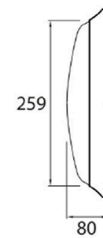

RIO 305 IP44 12W/830 WH

An LED general luminaire for domestic interior lighting, for example, in a bathroom, utility room, garage or carport. Easy to install straight into the junction box. For use in both dry and wet interior and exterior facilities, range of operating temperature, -30°C – +45°C. Also available a model operating with a radar motion sensor (microwave radar) with adjustable sensing area, time setting and pecu switch (lux switch). The series comes in two sizes and power ratings.

PRODUCT CODE	GTIN1	P x K x L	TYPE OF PACKAGING	PRODUCT FAMILY
RIO 305 IP44 12W/830 WH				
4116137	6435200193445	305 x 80 x 305	Shelf packaging	RIO

TECHNICAL DATAS (ETIM)			
Beam angle	Open beam	With movement sensor	No
ETIM class	EC002892	Control gear included	No
Emergency unit integrated	No	Suitable for ceiling mounting	Yes
Type of dimming	Not dimmable	Suitable for surface mounting	Yes
Impact strength	IK10	Suitable for suspended mounting	No
Height/depth (mm)	80	Suitable for wall mounting	Yes
Degree of protection (IP)	IP44	Suitable for emergency lighting	No
Material housing	Plastic	Suitable for built-in mounting	No
Lamp power (W)	12	Protection class	II
Lamp type	LED not exchangeable	System power (W)	12
Lamp holder	None	Outer diameter (mm)	305
Width (mm)	305	Effective luminous flux (lm)	1000
Nominal voltage (min) (V)	230	Light sharing	Symmetric
Surface finishing	Brilliant	Colour of light (alphanumeric)	White
Length (mm)	305	With light sensor	No
Colour housing	White	Colour temperature (min) (K)	3000
With lamp	Yes	Colour rendering index CRI	80-89