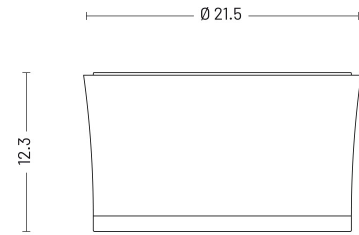

Eye_r 200 | 20 W | wide flood 60° | Ceiling lamps

Also available for ceiling recessed

Technical Specifications

Source lamp	LED 20 W
Total wattage	24
Voltage	220-240 Vac - 50/60 Hz
Control	On/Off • dimmable on request
Luminous flux (*Source flux)	1650 lm (2250 lm*) @ 3000 K
Luminous efficacy	80 lm/W @ 3000 K
McADAM steps	3
Beam	wide flood 60°
CRI	>90
Life time	L 70 > 50.000 h Ta 25°C L 70 > 50.000 h Ta 40°C
IP rating	65
IK rating	8
Insulation class	I