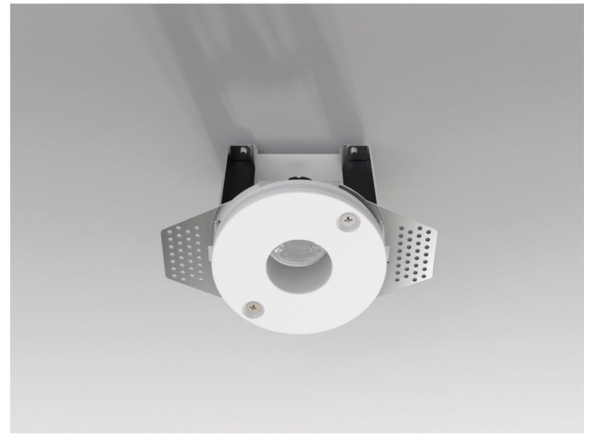

PANZERI

CLICK CLACK

220-240V AC

XGR1212

Lighting fixture for ceiling built-in installation for interiors, with direct light emission. Total built-in plaster structure for plasterboard. Bulb push and pull mechanism. Micro-perforated sheet metal brackets for plasterboard fixing. Built-in hole dimension: Ø 100mm (Ø 3,9")

Data sheet

CODE	XGR1212
SYSTEM POWER CONSUMPTION	Max 6W
EFFICACY	42.67lm/W
LIGHT SOURCE	LED Retrofit
LIGHT SOURCE KIT	Not Included
COMPATIBLE SOURCES	LED Retrofit Bulb 4W GU10 Ø 35mm 3000K Ra80 330lm (No Dimming)
POWER SUPPLY	220-240V AC
FREQUENCY	50/60Hz
NOMINAL LUMINOUS FLUX	330lm
LUMEN OUTPUT	256lm
EFFICIENCY	77.6%
WEIGHT	0,45 Kg
PROTECTION DEGREE	IP20
COLOUR TOLLERANCES	SDCM <6
PACKING DIMENSIONS (CM)	13,0 x 24,0 x 12,0

Plaster

Technical drawing

Accessories / source - power supply

XM5/GU10-35

MR11 \varnothing 35mm LED lamp GU10 4W
110-240V 3000K Ra>80 330lm 38°, not
dimmable.