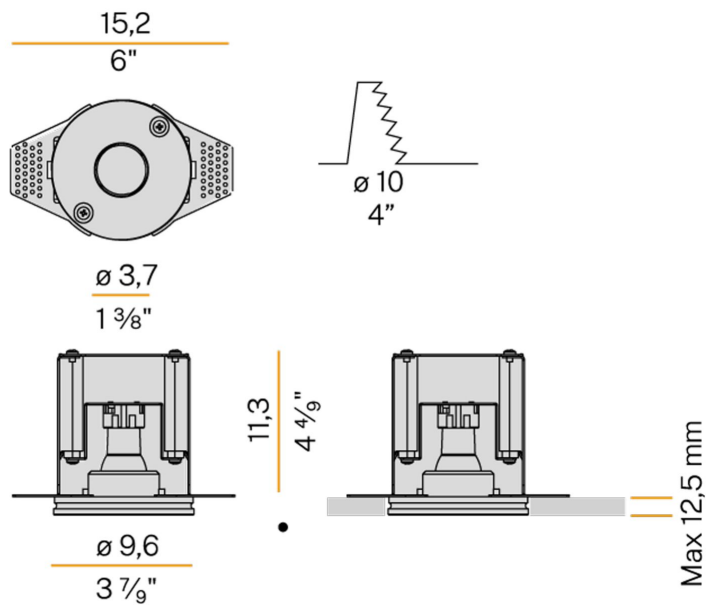

PANZERI

CLICK CLACK

220-240V AC

XGR1212

Lighting fixture for ceiling built-in installation for interiors, with direct light emission. Total built-in plaster structure for plasterboard. Bulb push and pull mechanism. Micro-perforated sheet metal brackets for plasterboard fixing. Built-in hole dimension: Ø 100mm (Ø 3,9")

Data sheet

CODE	XGR1212
SYSTEM POWER CONSUMPTION	Max 6W
EFFICACY	42.67lm/W
LIGHT SOURCE	LED Retrofit
LIGHT SOURCE KIT	Not Included
COMPATIBLE SOURCES	LED Retrofit Bulb 4W GU10 Ø 35mm 3000K Ra80 330lm (No Dimming)
POWER SUPPLY	220-240V AC
FREQUENCY	50/60Hz
NOMINAL LUMINOUS FLUX	330lm
LUMEN OUTPUT	256lm
EFFICIENCY	77.6%
WEIGHT	0,45 Kg
PROTECTION DEGREE	IP20
COLOUR TOLLERANCES	SDCM <6
PACKING DIMENSIONS (CM)	13,0 x 24,0 x 12,0

Plaster

Technical drawing

Accessories / source - power supply

XM5/GU10-35

MR11 \varnothing 35mm LED lamp GU10 4W
110-240V 3000K Ra>80 330lm 38°, not
dimmable.