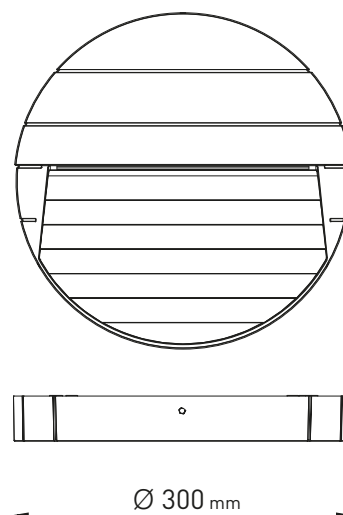

**401605 HYDROSURF MAXI ROUND LED**

Round wall surface-mounted luminaire for outdoor installation on a wall, no recess needed. Phospho-chromatised and polyester powder coated die-cast copper-free aluminium body, tempered safety glass, moulded silicone gasket and stainless steel screws. Built-in LED driver 220-240V 50-60Hz, with 21 mid-power CREE XH-G LED. IP65 rating.

**Energy Label** **A++**

- Material: high corrosion resistance die-cast copper-free aluminum body and frame.
- Coating: polyester powder coating with phosphochromating pre-finish
- NR. 21 x CREE XH-G LED
- Electronic transformer 220/240V 50/60Hz included
- Stainless steel screws
- Silicone rubber gasket
- Tempered safety glass
- M16 rubber grommet Rutaseal<sup>®</sup> in EPDM

	LIGHT SOURCE	LED COLOR*	LIGHT BEAM OPTIONS	LUMEN OUTPUT (lm)	LUMINOUS EFFICACY (lm/w)	COLORS OPTIONS
14 WATT 220-240V 50-60HZ ELECTRONIC IP65 2 KG UNIT GROSS WEIGHT	MID-POWER LED	3.000°K WARM-WHITE	FLOOR WASHER 180°	1.000	71.43	<div style="display: flex; flex-direction: column; gap: 5px;"> <div><span style="display: inline-block; width: 15px; height: 15px; background-color: #808080; border: 1px solid black;"></span> TEXTURED GREY</div> <div><span style="display: inline-block; width: 15px; height: 15px; background-color: #f0f0f0; border: 1px solid black;"></span> MATT WHITE (ON REQUEST)</div> <div><span style="display: inline-block; width: 15px; height: 15px; background-color: #333; border: 1px solid black;"></span> MATT BLACK (ON REQUEST)</div> </div>